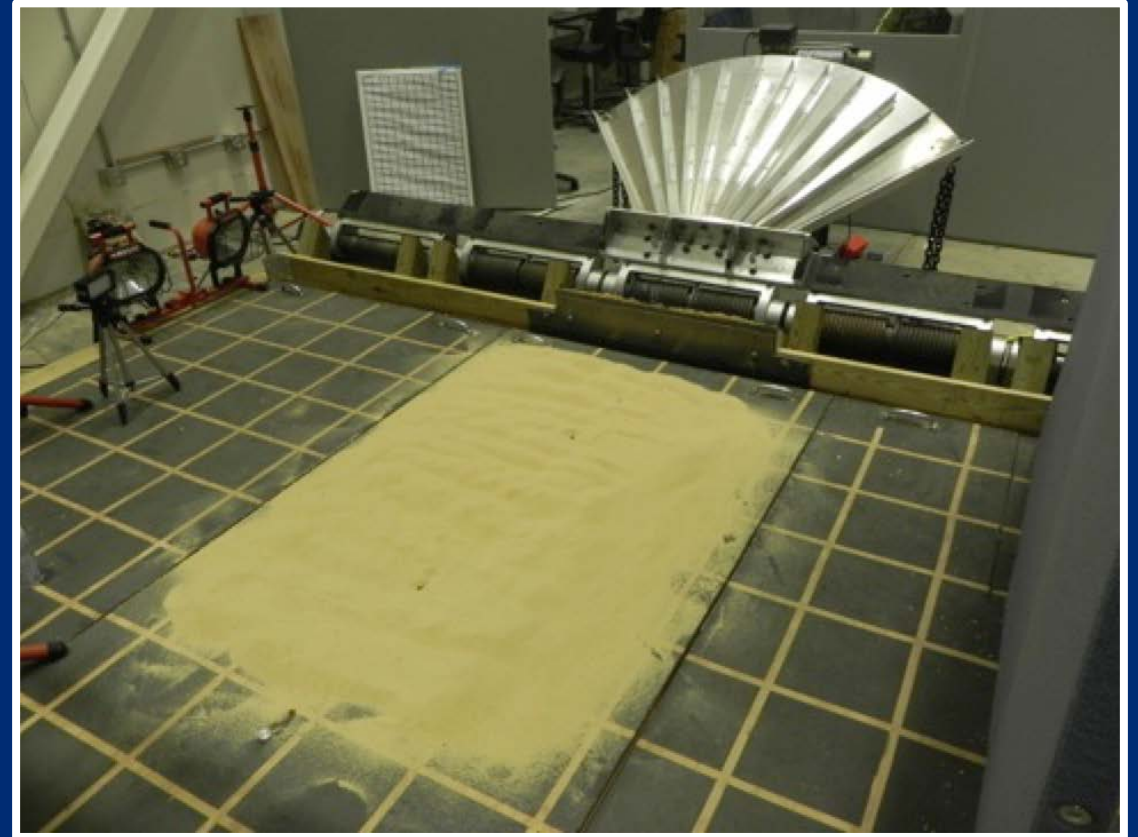

The APL Planetary Impact Lab

The Vertical Gun Range, pictured, is the only facility of its kind on the East Coast.

The Ejecta Catapult, pictured, is the only such facility in the world.

The APL Planetary Impact Lab (PIL) includes a Vertical Gun Range and Ejecta Catapult that enable state-of-the-art studies of impact cratering processes.